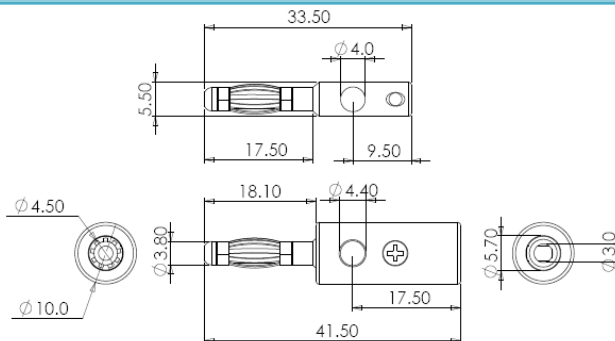

YE-2209

HEAVY DUTY BANANA CABLE PLUG

COLOR : RED , BLACK