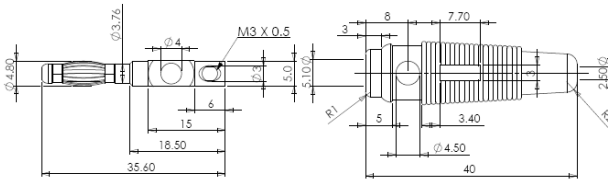

# AUTO CIG. CONNECTORS

YE-2210

HEAVY DUTY BANANA CABLE PLUG

COLOR : RED , BLACK

YE-2211

BANANA CABLE PLUG

COLOR : RED , BLACK